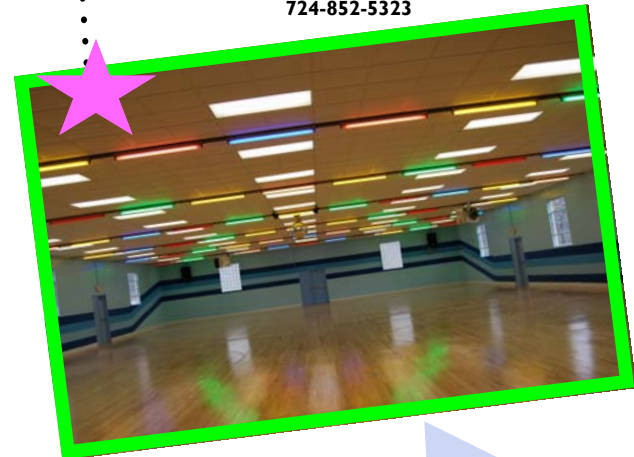

RULES AND RESTRICTIONS

- Regular hours of operation:
  Friday 7:00 to 10:00 pm
  Saturday 7:00 to 10:00 pm
  *Private parties can be scheduled, outside of regular business hours or during non-special event times.
- Cakes are permitted.
- For safety reasons, eating, drinking, and chewing gum are prohibited while skating. All eating and drinking should take place in the snack bar area
- Confetti is not permitted in the skating facility
- No pushing, playing tag, shoving, or stopping suddenly while skating
- Smoking is prohibited
- No socks, no shoes—No skates
- Skates are not to be worn while entering or exiting the facility
- **SKATE AT YOUR OWN RISK**
  - *No skating while holding a child.
  - *Do not leave personal items unattended—the roller rink staff is not responsible for lost or stolen items
  - *Hats of any kind are prohibited while skating—helmets being the exception

Please place
postage
here

Greene County Department of Recreation
Pam Snyder, Chairman, Arrchie Trader, Chuck Morris

93 E. High St.

Waynesburg, PA 15370

724-852-5210 www.co.greene.pa.us

Greene County Department of Recreation

Pam Snyder, Chairman, Arrchie Trader, Chuck Morris

93 E. High St.

Waynesburg, PA 15370

724-852-5210 www.co.greene.pa.us

Party Rental

MON VIEW ROLLER RINK

**377 STONEY HILL RD.
GREENSBORO, PA
15338
724-943-3440**

J. Allen (Jake) Blaker
Director, Dept. of Recreation
724-852-5323