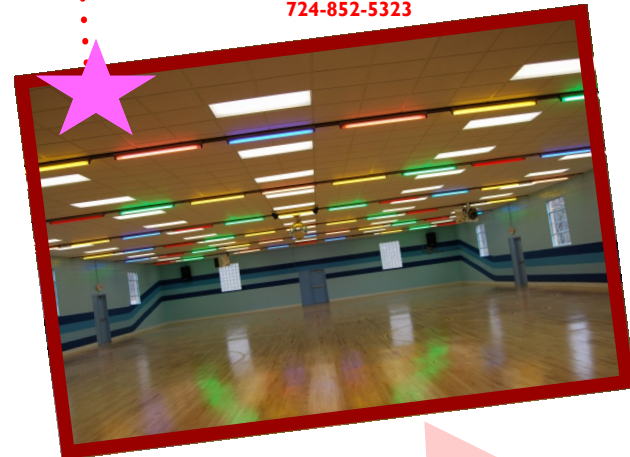

RULES AND RESTRICTIONS

- Regular hours of operation:
  Friday 7:00 to 11:00 pm
  Saturday 7:00 to 10:00 pm
  *Private parties can be scheduled, outside of regular business hours or during non-special event times.
- Cakes are permitted.
- For safety reasons, eating, drinking, and chewing gum are prohibited while skating. All eating and drinking should take place in the snack bar area
- Confetti is not permitted in the skating facility
- No pushing, playing tag, shoving, or stopping suddenly while skating
- Smoking is prohibited
- No socks, no shoes—No skates
- Skates are not to be worn while entering or exiting the facility
- **SKATE AT YOUR OWN RISK**
  - *No skating while holding a child.
  - *Do not leave personal items unattended—the roller rink staff is not responsible for lost or stolen items
  - *Hats of any kind are prohibited while skating—helmets being the exception

Please place
postage
here

Greene County Commissioners

Blair Zimmerman, Dave Coder, Archie Trader
93 E. High St.

Waynesburg, PA 15370

724-852-5210 • www.co.greene.pa.us

Greene County Department of Recreation

Director Jake Blaker

107 Fairgrounds Road

Waynesburg, PA 15370

724-852-5323

Party Rental

MON VIEW ROLLER RINK

377 STONEY HILL RD.
GREENSBORO, PA
15338
724-852-5323

J. Allen (Jake) Blaker
Director, Dept. of Recreation
724-852-5323