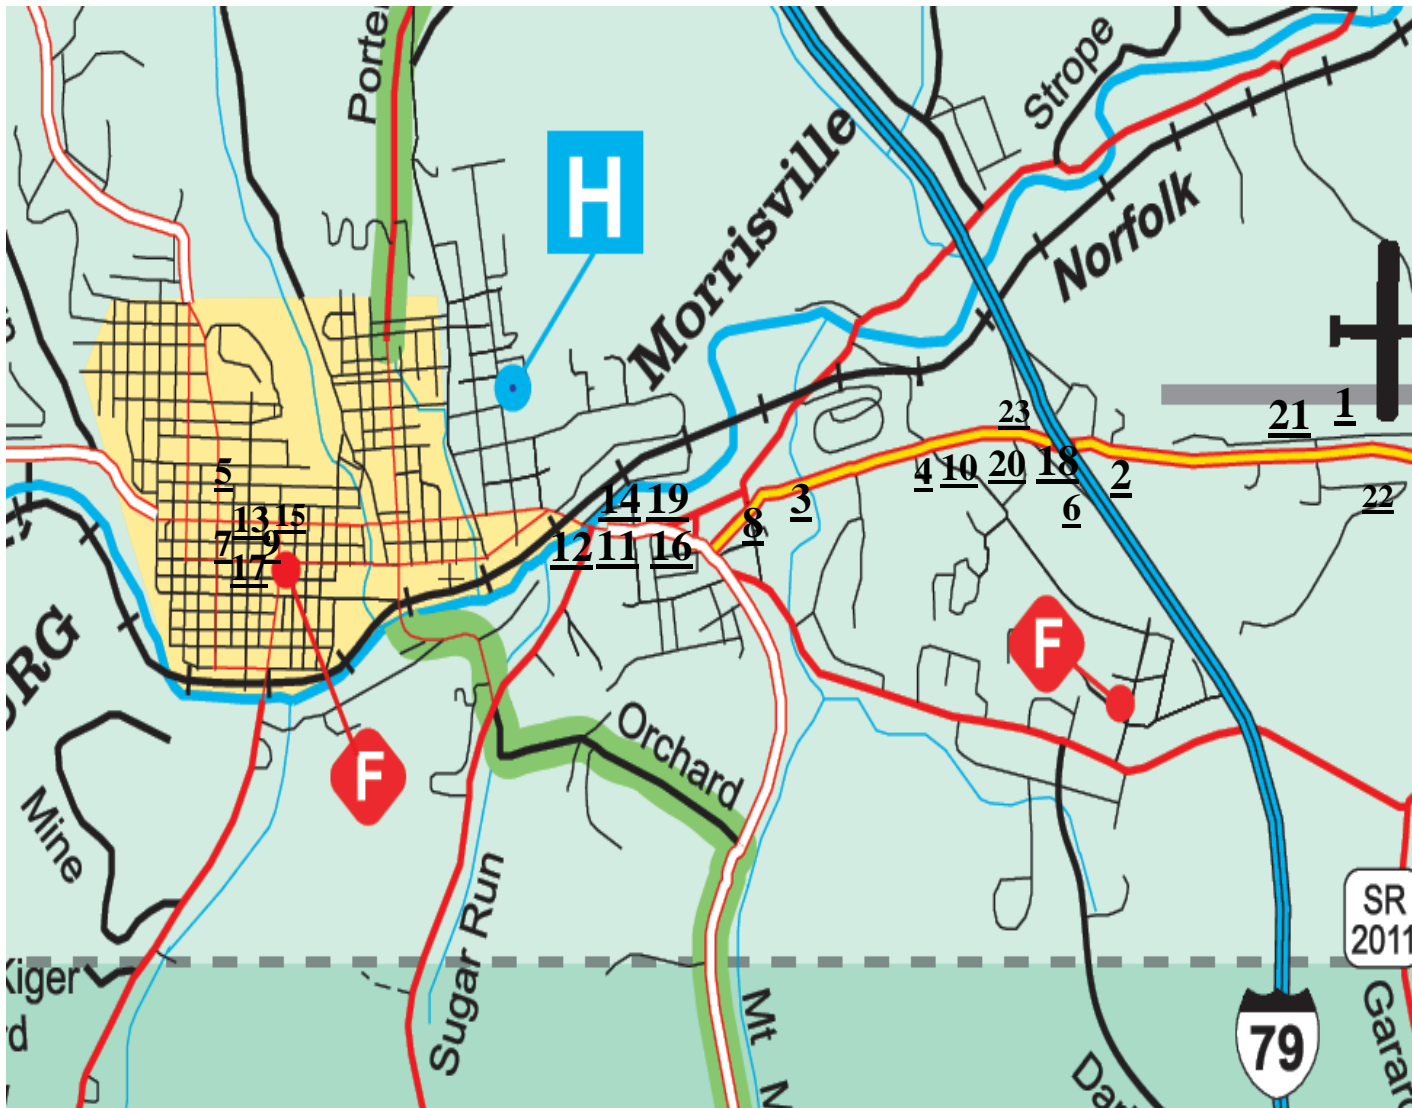

Waynesburg Venues

WAYNESBURG RESTAURANTS

- 1. Airport Restaurant 724-627-8207**
417 E Roy Furman Highway
- 2. Bob Evans 724-852-1133**
318 E Roy Furman Highway
- 3. Burger King 724-627-0354**
130 E Roy Furman Highway
- 4. Dairy Queen 724-852-2331**
265 E Roy Furman Highway
- 5. Domino's Pizza 724-627-3030**
265 E Roy Furman Highway
- 6. Golden Wok 724-852-2961**
140 Greene Plaza
- 7. Hot Rod's Restaurant 724-852-2681**
46 S Morris Street
- 8. Hardee's 724-627-6742**
100 School Street
- 9. Lam's Garden 724-627-5267**
68 S Washington Street
- 10. Kentucky Fried Chicken 724-627-7674**
50 Miller Lane
- 11. Little Caesars Pizza 724-852-1631**
1550 E. High Street
- 12. McDonald's 724-627-5700**
5 Sugar Run Road
- 13. Don Patron 724-833-9065**
128 W High Street
- 14. Pizza Hut 724-852-1099**
1445 E High Street
- 15. Coach's Cafe 724-802-7951**
78 W High Street
- 16. Scotty's Pizza 724-852-2532**
1665 E High Street
- 17. Southside Deli 724-852-2226**
85 S Washington Street
- 18. Taco Bell 724-627-6000**
115 Greene Plaza
- 19. Subway 724-852-2867**
1630 E High Street
- 20. Wendy's 724-852-1038**
115 Greene Plaza
- 21. Arby's 800-599-2729**
339 E Roy Furman Highway
- 22. Subway 724-627-3767**
405 Murtha Dr. (Wal-Mart)
- 23. McDonald's 724-627-0616**
273 E. Roy Furman Highway

HOTELS, SHOPPING and PHARMACIES

HOTELS

- 1.** Buddy's Inc. 724-627-8129
555 W High Street
- 2.** Quality Inn 724-627-3700
100 Comfort Lane
- 3.** Econo Lodge 724-627-5544
350 Miller Lane
- 4.** Holiday Motel 724-627-5600
1135 E High Street
- 5.** Super 8 Motel 724-627-8880
80 Miller Lane
- 6.** Microtel 724-627-0310
300 Comfort Lane
- 7.** Hampton Inn & Suites 724-802-1010
227 Greene Plaza

SHOPPING

- 8.** Giant Eagle 724-627-5556
100 Sugar Run Road
- 9.** Peebles 724-627-3086
55 Sugar Run Road, Suite 1C-B
- 10.** Aldis 724-627-7962
210 Greene Plaza
- 11.** Wal-Mart 724-627-3496
405 Murtha Drive