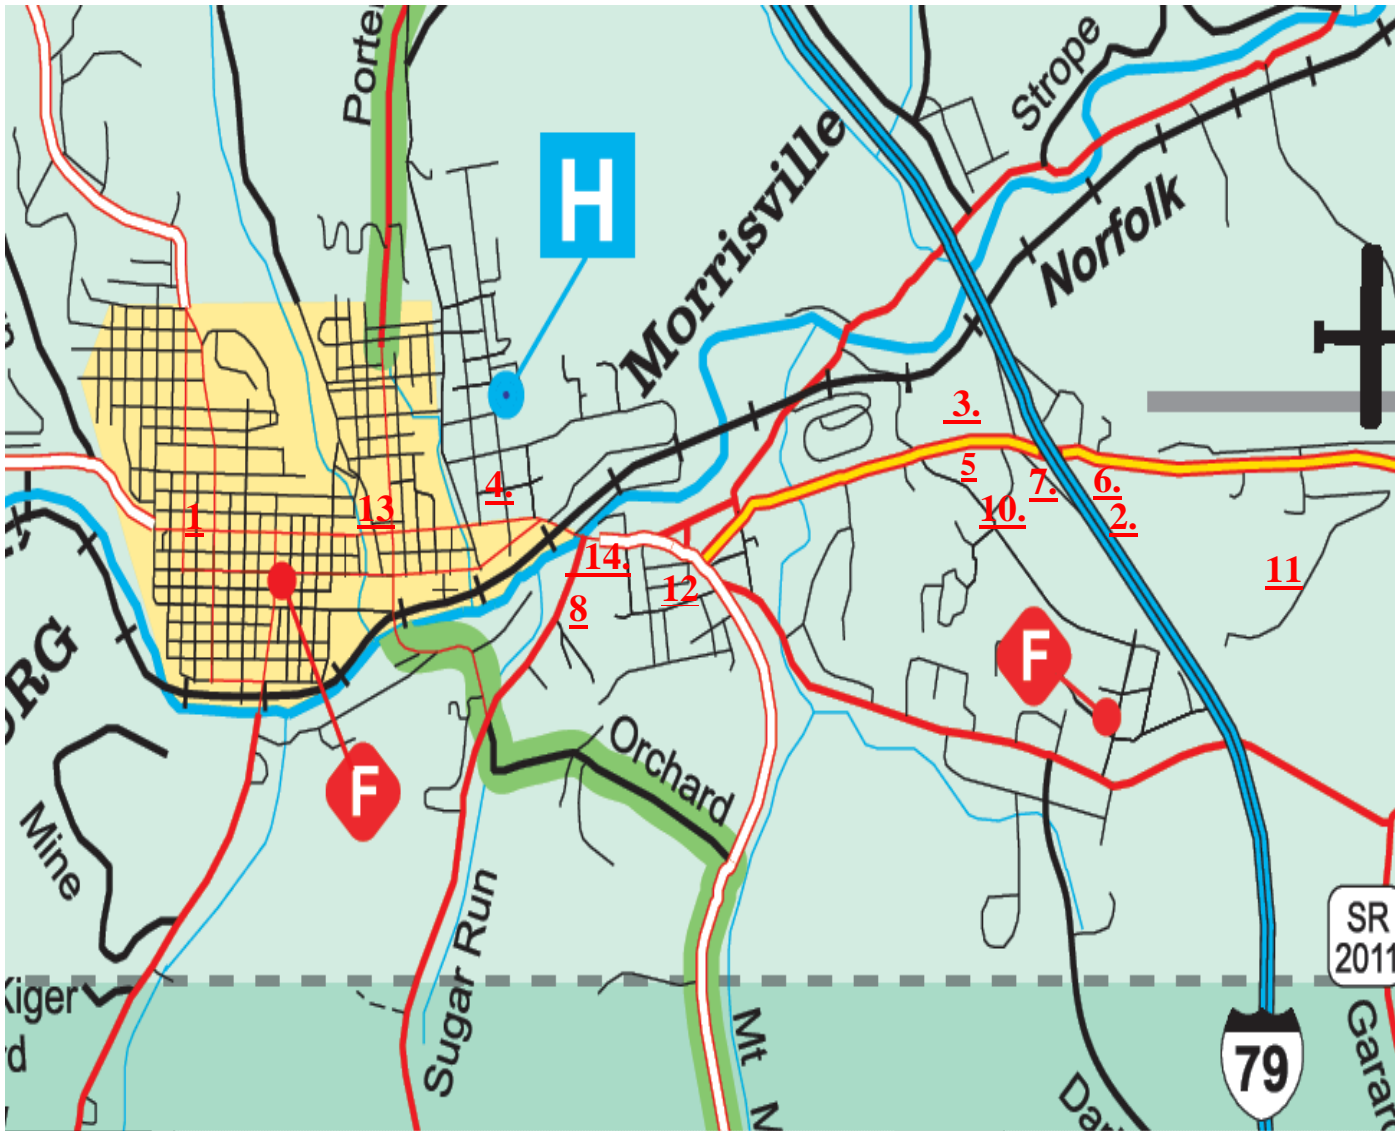

Waynesburg Venues

WAYNESBURG RESTAURANTS

- 1. Airport Restaurant 724-627-8207**
417 E Roy Furman Highway
- 2. Bob Evans 724-852-1133**
318 E Roy Furman Highway
- 3. Burger King 724-627-0354**
130 E Roy Furman Highway
- 4. Dairy Queen 724-852-2331**
265 E Roy Furman Highway
- 5. Domino's Pizza 724-627-3030**
265 E Roy Furman Highway
- 6. Golden Wok 724-852-2961**
140 Greene Plaza
- 7. Hot Rod's Restaurant 724-852-2681**
46 S Morris Street
- 8. Hardee's 724-627-6742**
100 School Street
- 9. Lam's Garden 724-627-5267**
68 S Washington Street
- 10. Kentucky Fried Chicken 724-627-7674**
50 Miller Lane
- 11. Little Caesars Pizza 724-852-1631**
1550 E. High Street
- 12. McDonald's 724-627-5700**
5 Sugar Run Road
- 13. Don Patron 724-833-9065**
128 W High Street
- 14. Pizza Hut 724-852-1099**
1445 E High Street
- 15. Coach's Cafe 724-802-7951**
78 W High Street
- 16. Scotty's Pizza 724-852-2532**
1665 E High Street
- 17. Southside Deli 724-852-2226**
85 S Washington Street
- 18. Taco Bell 724-627-6000**
115 Greene Plaza
- 19. Subway 724-852-2867**
1630 E High Street
- 20. Wendy's 724-852-1038**
115 Greene Plaza
- 21. Arby's 800-599-2729**
339 E Roy Furman Highway
- 22. Subway 724-627-3767**
405 Murtha Dr. (Wal-Mart)
- 23. McDonald's 724-627-0616**
273 E. Roy Furman Highway

HOTELS, SHOPPING and PHARMACIES

HOTELS

- 1.** Buddy's Inc. 724-627-8129
555 W High Street
- 2.** Quality Inn 724-627-3700
100 Comfort Lane
- 3.** Econo Lodge 724-627-5544
350 Miller Lane
- 4.** Holiday Motel 724-627-5600
1135 E High Street
- 5.** Super 8 Motel 724-627-8880
80 Miller Lane
- 6.** Microtel 724-627-0310
300 Comfort Lane
- 7.** Hampton Inn & Suites 724-802-1010
227 Greene Plaza

SHOPPING

- 8.** Giant Eagle 724-627-5556
100 Sugar Run Road
- 9.** Peebles 724-627-3086
55 Sugar Run Road, Suite 1C-B
- 10.** Aldis 724-627-7962
210 Greene Plaza
- 11.** Wal-Mart 724-627-3496
405 Murtha Drive