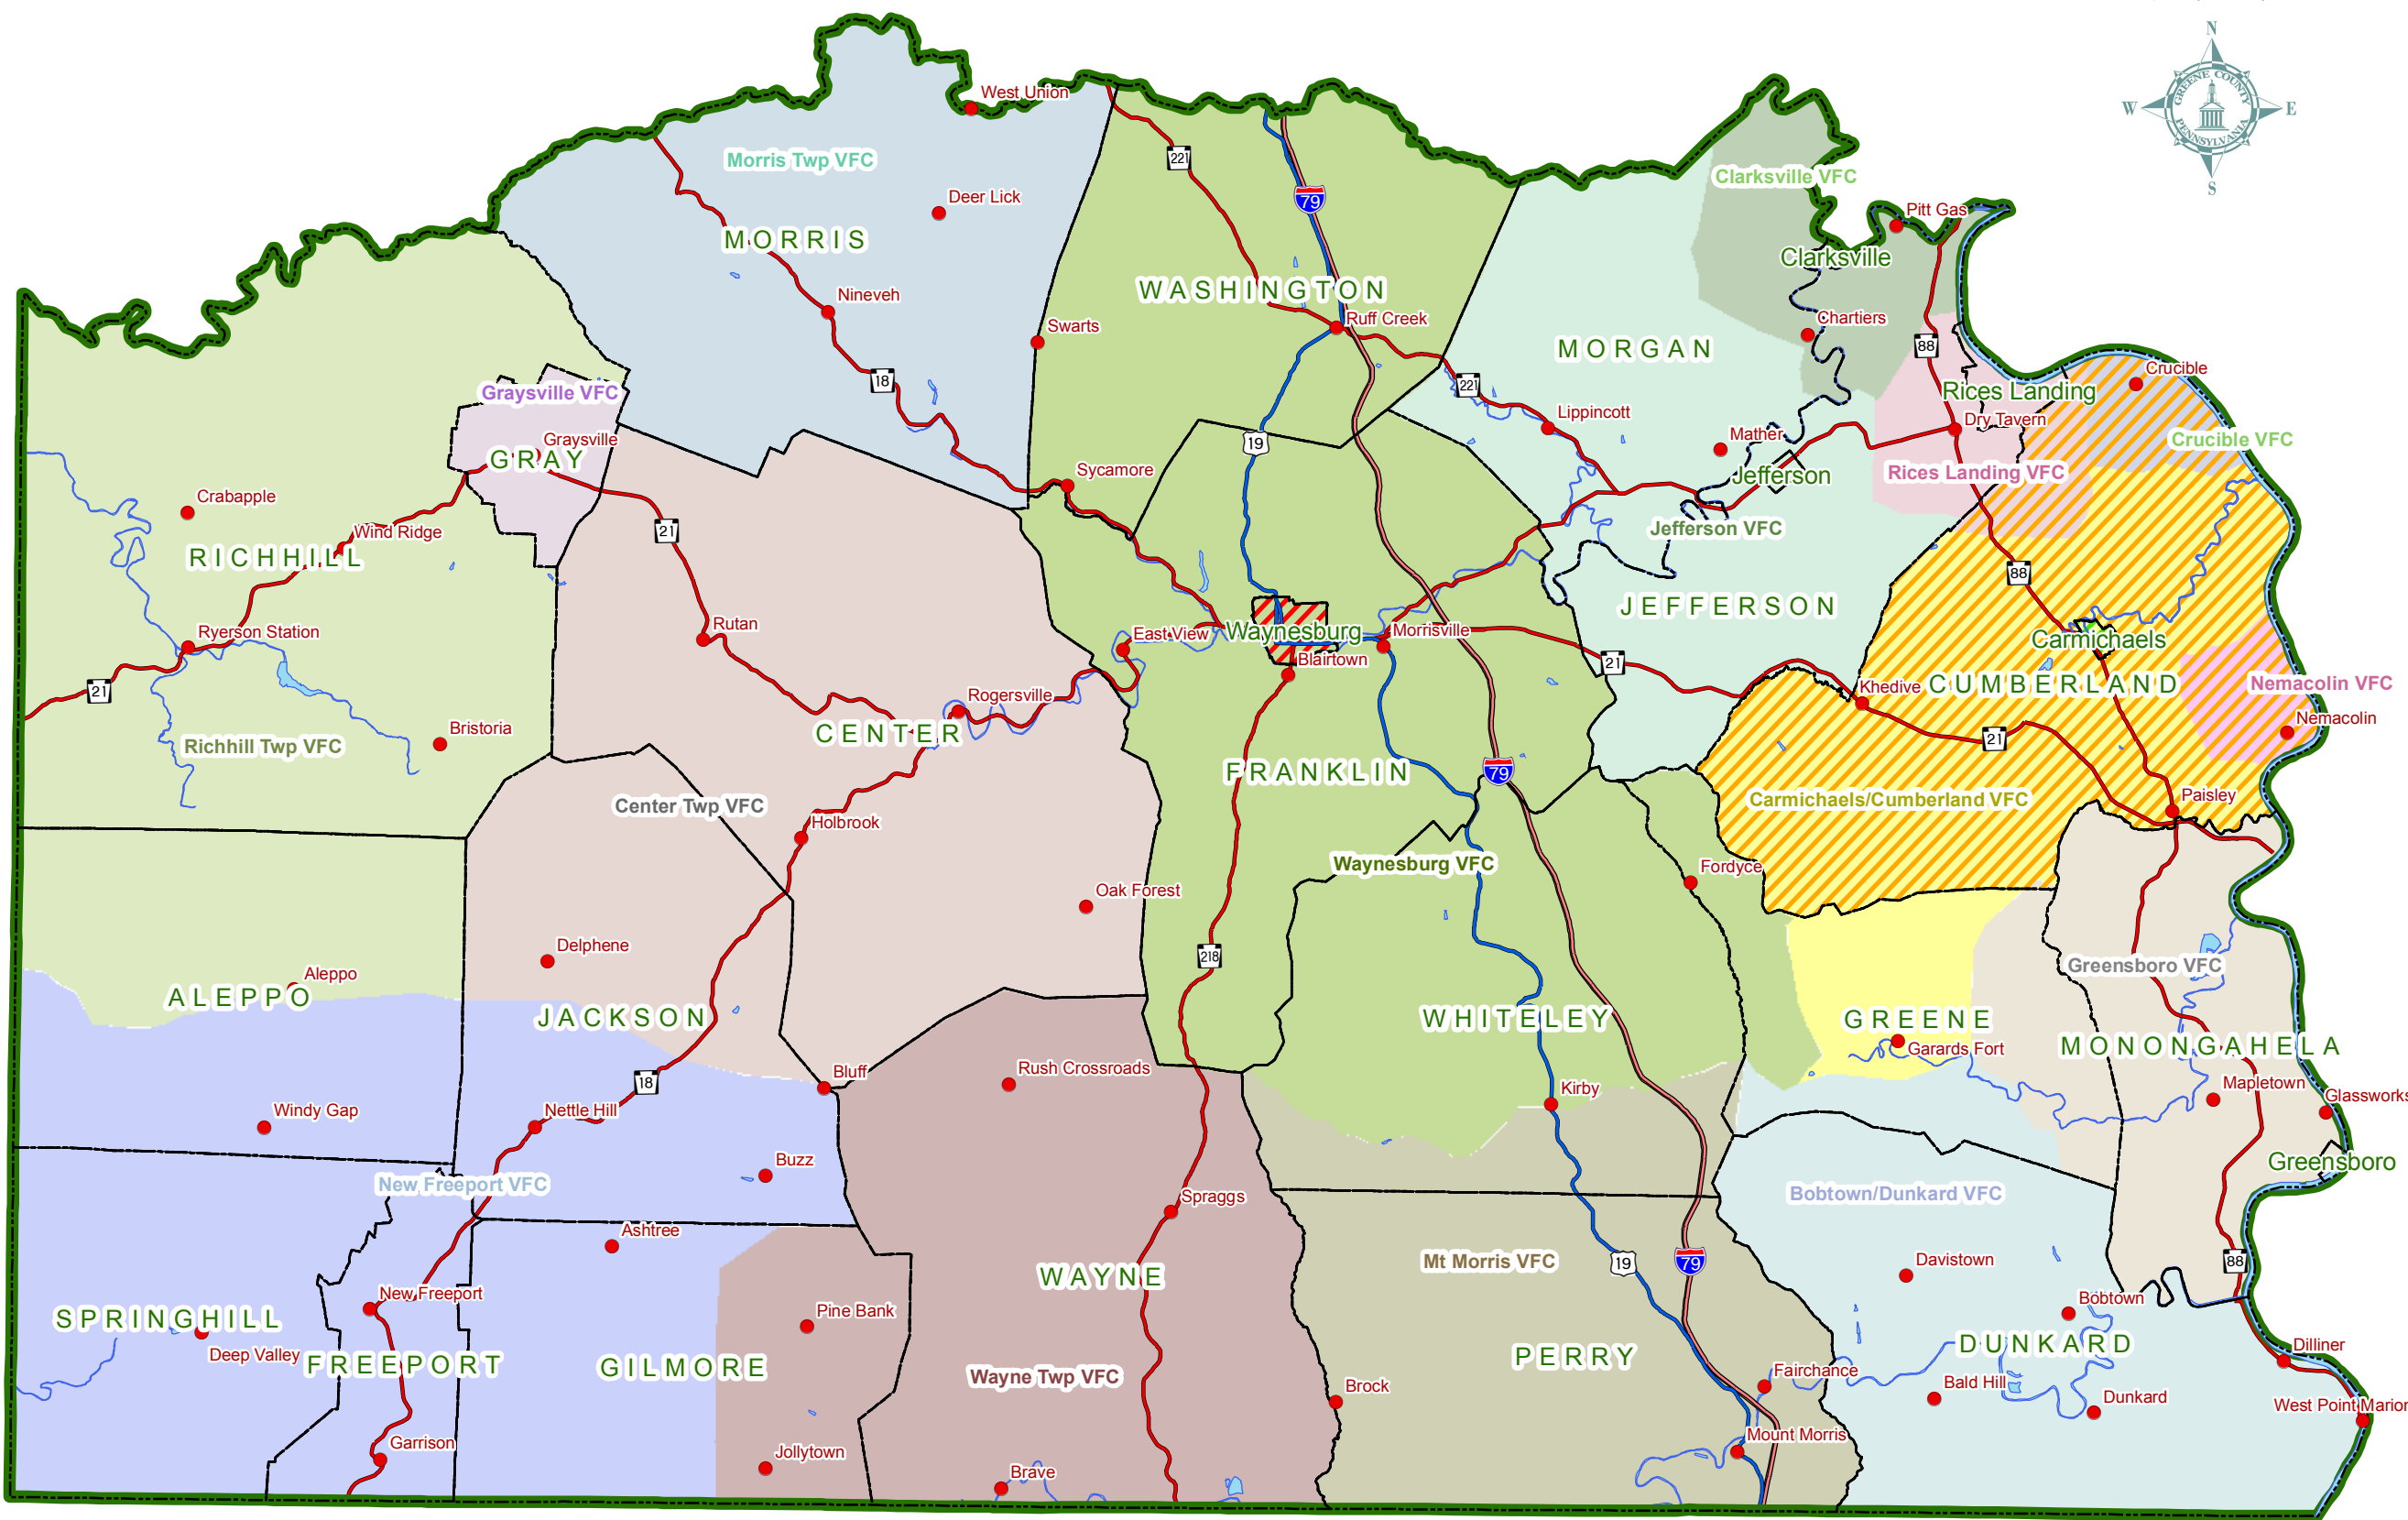

Greene County Commissioners
 Pam Snyder, Chair
 Dave Coder
 Archie Trader

- Legend**
- Municipal Boundary
 - Body of Water
 - Town / Village
 - Interstate
 - US Route
 - Major State Route
- PoliceCoverage**
- Carmichaels Boro Police
 - Cumberland Twp Police
 - Waynesburg Boro Police
 - State Police

ADOPTED:
 August 14, 2008

0 2 4
 Miles

Figure 6-1: Police & Fire Coverage

Source: Data is taken from the Greene County Tax Assessment Office and from the Southwestern Pennsylvania Commission (SPC).