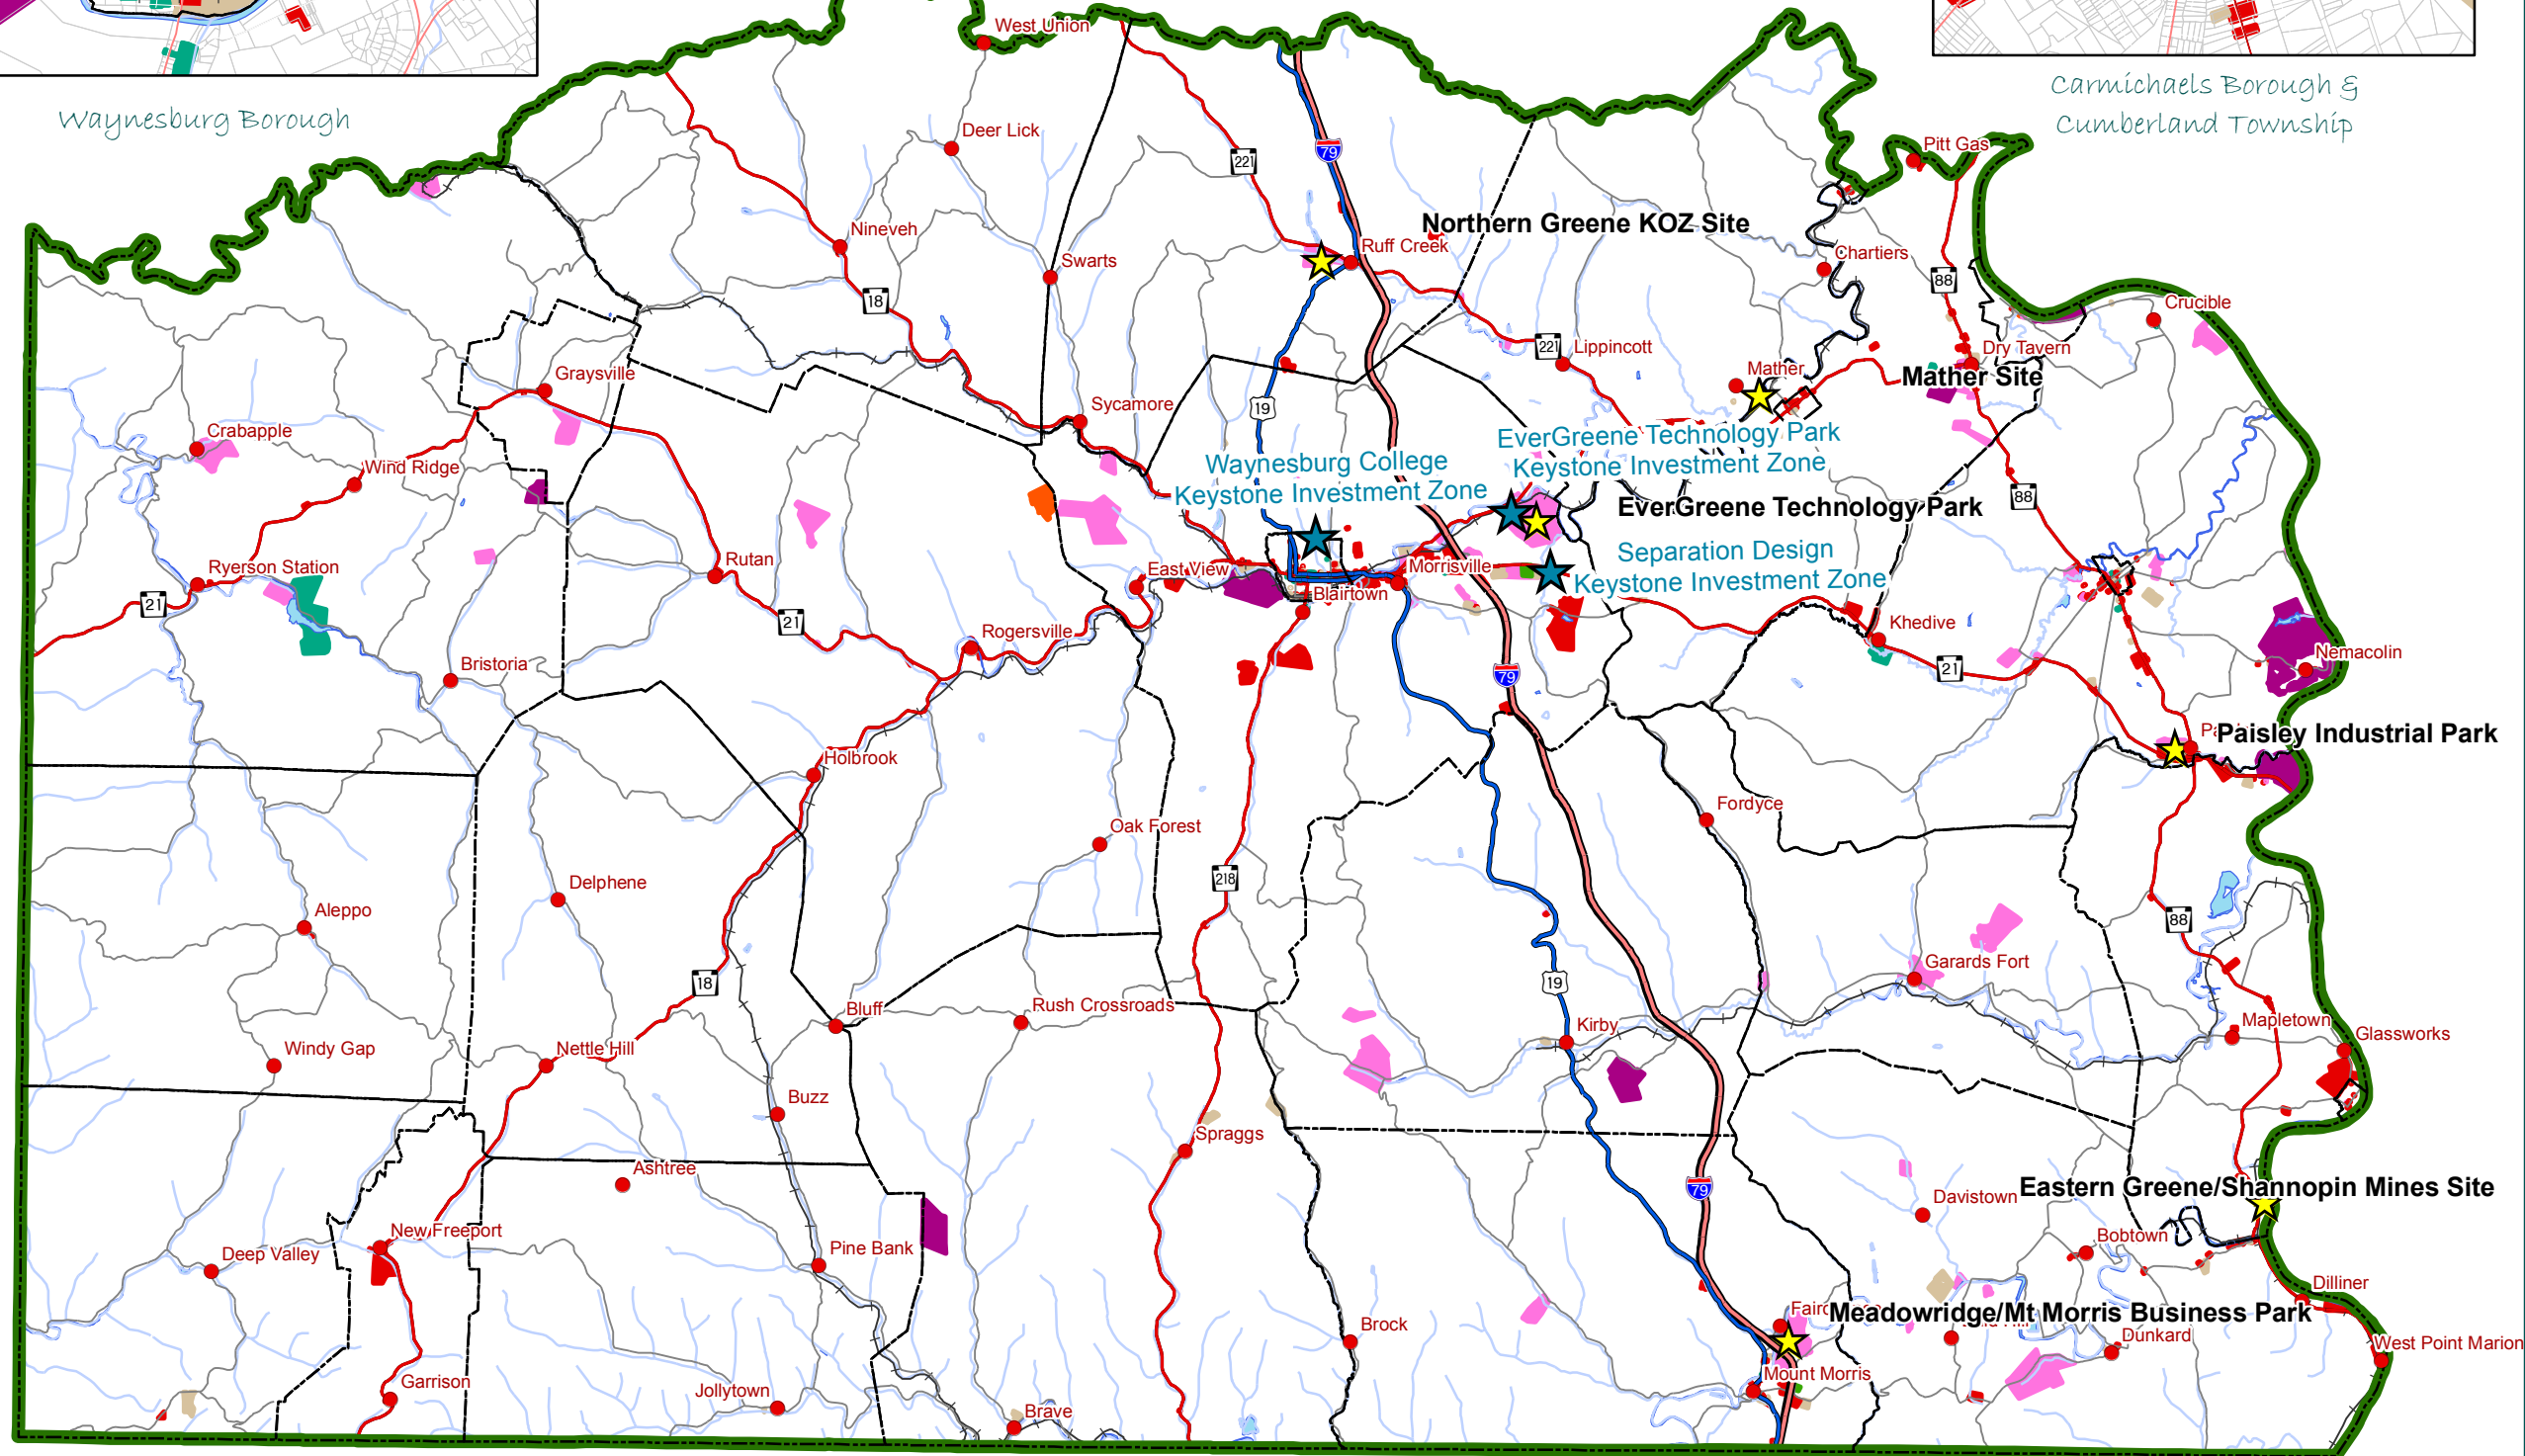

Greene County Commissioners
 Pam Snyder, Chair
 Dave Coder
 Archie Trader

Carmichaels Borough &
 Cumberland Township

Waynesburg Borough

- Legend**
- Municipal Boundary
 - Body of Water
 - Town / Village
 - KOZ Site
 - KIZ Site
 - US Route
 - Interstate
 - Major State Route
 - Active Rail Line
 - Major Stream
 - Land Use**
 - Commercial
 - Residential/Commercial
 - Light Industrial
 - Heavy Industrial
 - Warehouse
 - Office Building
 - Truck Terminal

ADOPTED:
 August 14, 2008

Miles

Source: Greene County Tax Assessment Office, 2006.

Figure 9-1: Commercial & Industrial