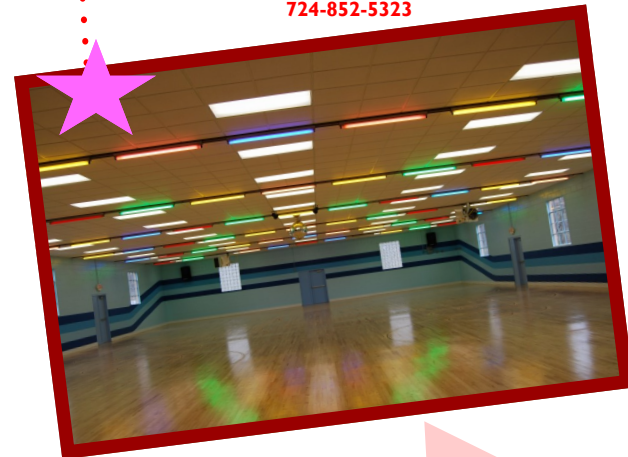

RULES AND RESTRICTIONS

- Regular hours of operation:
  Friday 7:00 to 11:00 pm
  Saturday 7:00 to 10:00 pm
  *Private parties can be scheduled, outside of regular business hours or during non-special event times.
- Cakes are permitted.
- For safety reasons, eating, drinking, and chewing gum are prohibited while skating. All eating and drinking should take place in the snack bar area
- Confetti is not permitted in the skating facility
- No pushing, playing tag, shoving, or stopping suddenly while skating
- Smoking is prohibited
- No socks, no shoes—No skates
- Skates are not to be worn while entering or exiting the facility
- **SKATE AT YOUR OWN RISK**
  - *No skating while holding a child.
  - *Do not leave personal items unattended—the roller rink staff is not responsible for lost or stolen items
  - *Hats of any kind are prohibited while skating—helmets being the exception

Please place
postage
here

Greene County Commissioners

Blair Zimmerman, Dave Coder, Archie Trader

93 E. High St.

Waynesburg, PA 15370

724-852-5210 • www.co.greene.pa.us

Greene County Department of Recreation

Director Jake Blaker

107 Fairgrounds Road

Waynesburg, PA 15370

724-852-5323

Party Rental

MON VIEW ROLLER RINK

377 STONEY HILL RD.
GREENSBORO, PA
15338
724-852-5323

J. Allen (Jake) Blaker
Director, Dept. of Recreation
724-852-5323