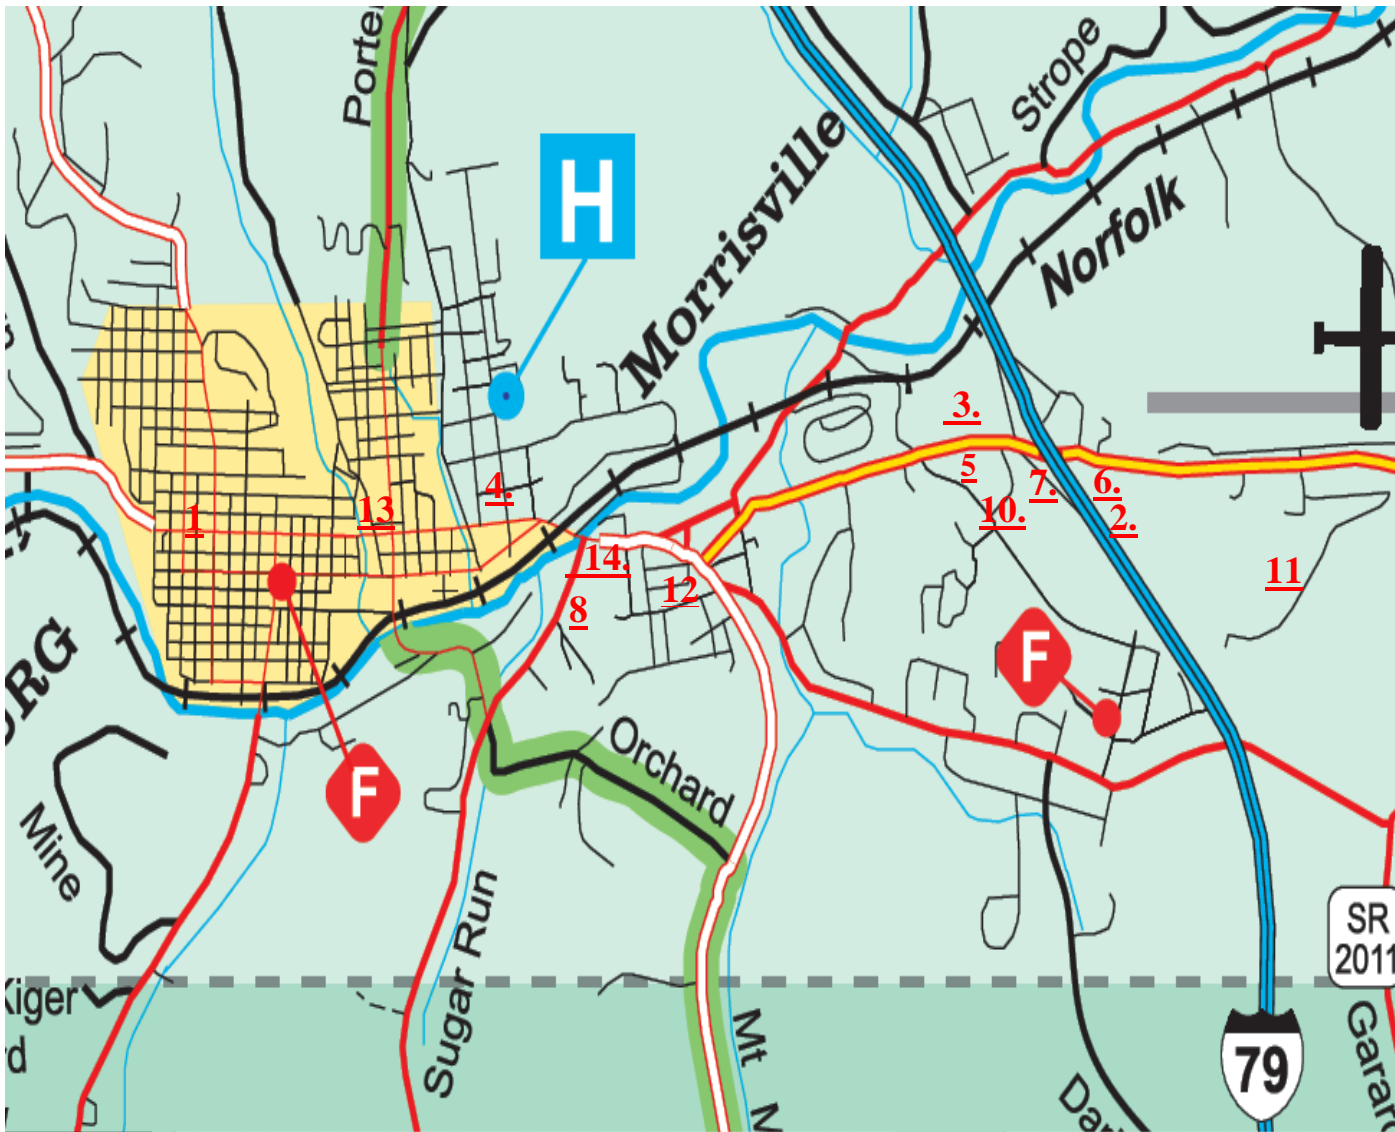

## Waynesburg Venues

## WAYNESBURG RESTAURANTS

- 1. Airport Restaurant 724-627-8207**  
417 E Roy Furman Highway
- 2. Bob Evans 724-852-1133**  
318 E Roy Furman Highway
- 3. Burger King 724-627-0354**  
130 E Roy Furman Highway
- 4. Dairy Queen 724-852-2331**  
265 E Roy Furman Highway
- 5. Domino's Pizza 724-627-3030**  
265 E Roy Furman Highway
- 6. Golden Wok 724-852-2961**  
140 Greene Plaza
- 7. Casa Capri 724-833-9455**  
180 Greene Plaza
- 8. Hardee's 724-627-6742**  
100 School Street
- 9. Lam's Garden 724-627-5267**  
68 S Washington Street
- 10. Kentucky Fried Chicken 724-627-7674**  
50 Miller Lane
- 11. Little Caesars Pizza 724-852-1631**  
1550 E. High Street
- 12. McDonald's 724-627-5700**  
5 Sugar Run Road
- 13. Don Patron 724-833-9065**  
128 W High Street
- 14. Pizza Hut 724-852-1099**  
1445 E High Street
- 15. Dunkin Donuts 724-833-9482**  
278 E Roy Furman
- 16. Scotty's Pizza 724-852-2532**  
1665 E High Street
- 17. Southside Deli 724-852-2226**  
85 S Washington Street
- 18. Taco Bell 724-627-6000**  
115 Greene Plaza
- 19. Subway 724-852-2867**  
1630 E High Street
- 20. Wendy's 724-852-1038**  
115 Greene Plaza
- 21. Arby's 800-599-2729**  
339 E Roy Furman Highway
- 22. Subway 724-627-3767**  
405 Murtha Dr. (Wal-Mart)
- 23. McDonald's 724-627-0616**  
273 E. Roy Furman Highway

## HOTELS, SHOPPING and PHARMACIES

### SHOPPING

- 8.** Giant Eagle 724-627-5556  
100 Sugar Run Road
- 9.** Peebles 724-627-3086  
55 Sugar Run Road, Suite 1C-B
- 10.** Aldis 724-627-7962  
210 Greene Plaza
- 11.** Wal-Mart 724-627-3496  
405 Murtha Drive