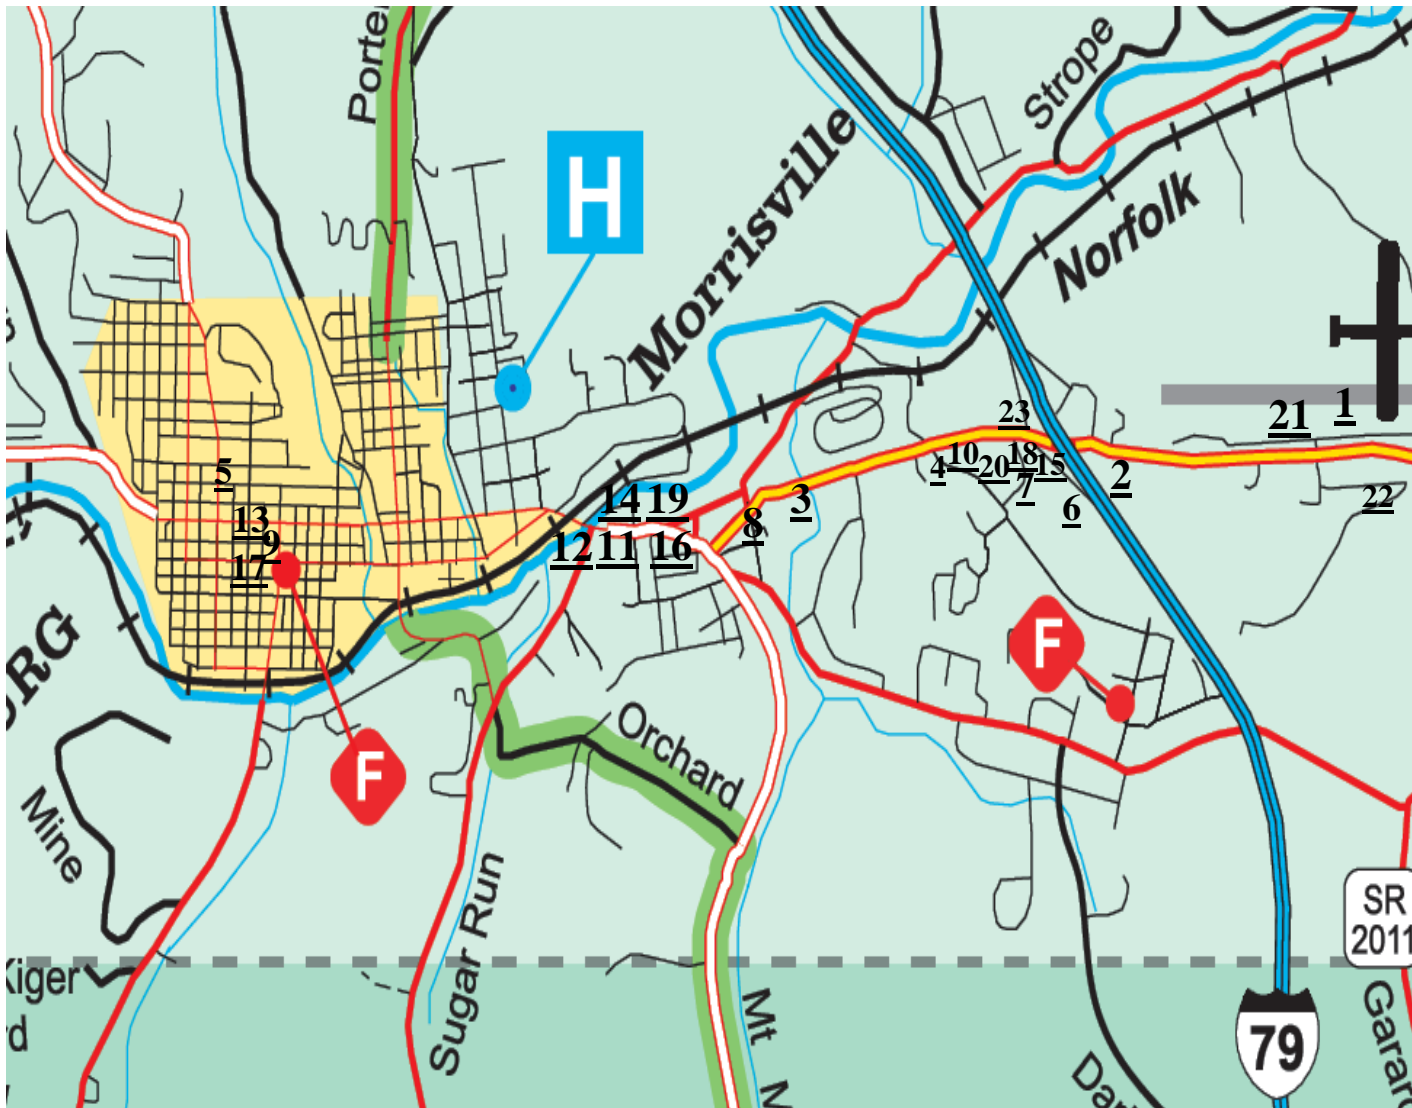

## Waynesburg Venues

## WAYNESBURG RESTAURANTS

- 1. Airport Restaurant 724-627-8207**  
417 E Roy Furman Highway
- 2. Bob Evans 724-852-1133**  
318 E Roy Furman Highway
- 3. Burger King 724-627-0354**  
130 E Roy Furman Highway
- 4. Dairy Queen 724-852-2331**  
265 E Roy Furman Highway
- 5. Domino's Pizza 724-627-3030**  
265 E Roy Furman Highway
- 6. Golden Wok 724-852-2961**  
140 Greene Plaza
- 7. Casa Capri 724-833-9455**  
180 Greene Plaza
- 8. Hardee's 724-627-6742**  
100 School Street
- 9. Lam's Garden 724-627-5267**  
68 S Washington Street
- 10. Kentucky Fried Chicken 724-627-7674**  
50 Miller Lane
- 11. Little Caesars Pizza 724-852-1631**  
1550 E. High Street
- 12. McDonald's 724-627-5700**  
5 Sugar Run Road
- 13. Don Patron 724-833-9065**  
128 W High Street
- 14. Pizza Hut 724-852-1099**  
1445 E High Street
- 15. Dunkin Donuts 724-833-9482**  
278 E Roy Furman
- 16. Scotty's Pizza 724-852-2532**  
1665 E High Street
- 17. Southside Deli 724-852-2226**  
85 S Washington Street
- 18. Taco Bell 724-627-6000**  
115 Greene Plaza
- 19. Subway 724-852-2867**  
1630 E High Street
- 20. Wendy's 724-852-1038**  
115 Greene Plaza
- 21. Arby's 800-599-2729**  
339 E Roy Furman Highway
- 22. Subway 724-627-3767**  
405 Murtha Dr. (Wal-Mart)
- 23. McDonald's 724-627-0616**  
273 E. Roy Furman Highway

## HOTELS, SHOPPING and PHARMACIES

### SHOPPING

- 8.** Giant Eagle 724-627-5556  
100 Sugar Run Road
- 9.** Peebles 724-627-3086  
55 Sugar Run Road, Suite 1C-B
- 10.** Aldis 724-627-7962  
210 Greene Plaza
- 11.** Wal-Mart 724-627-3496  
405 Murtha Drive