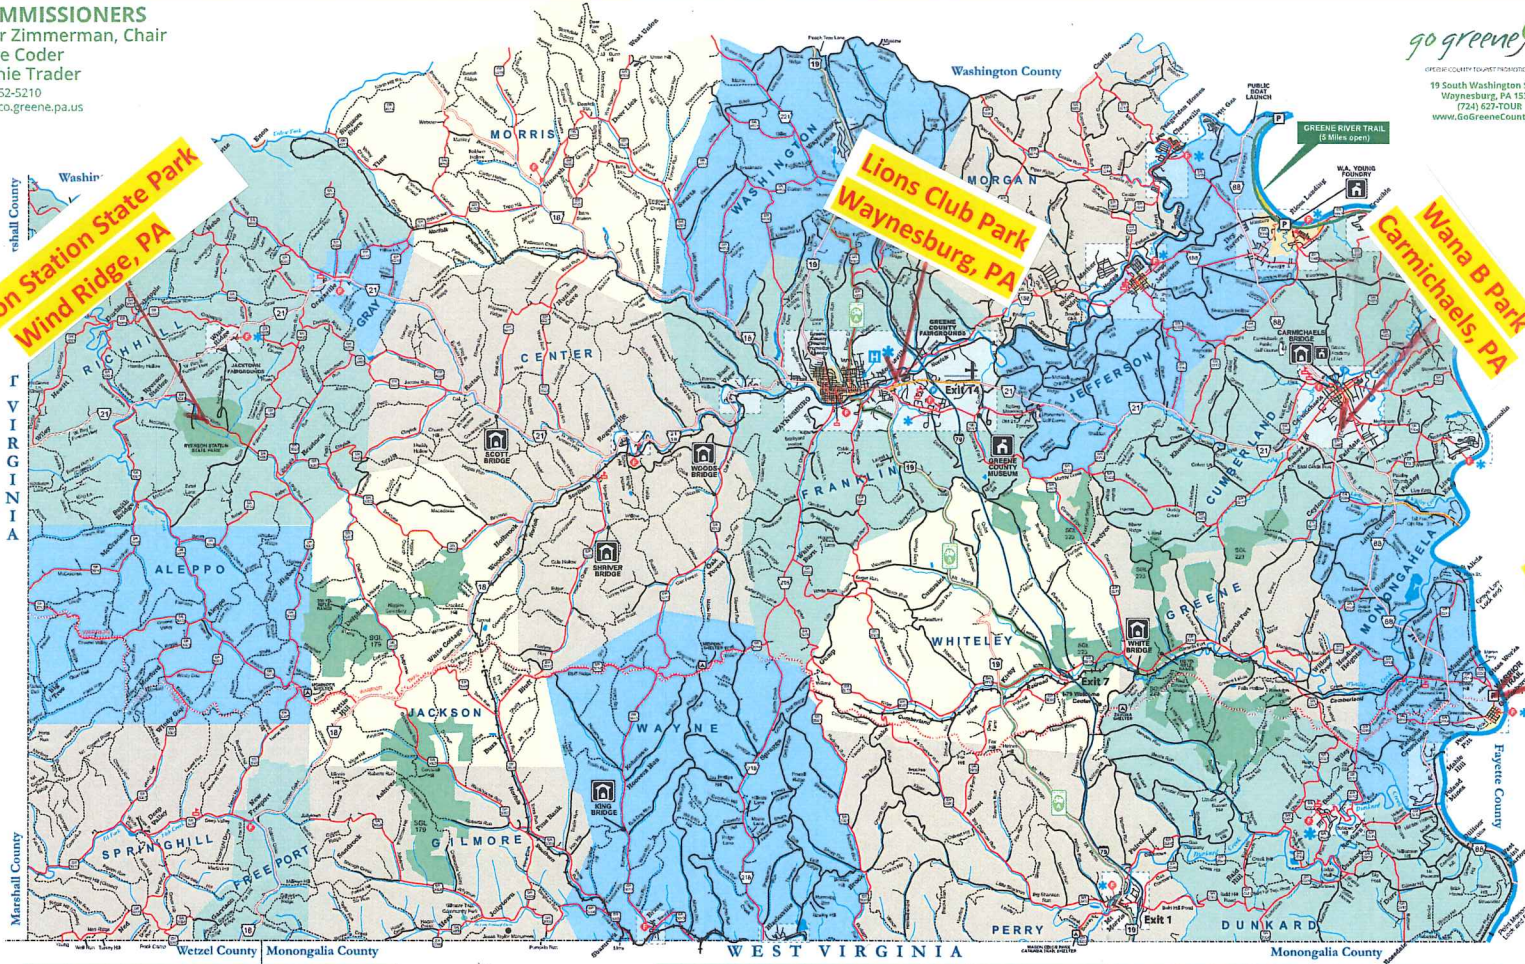

Ryerson Station State Park
Wind Ridge, PA

Lions Club Park
Waynesburg, PA

Wana B Park
Carmichaels, PA

Mon View Park
Greensboro, PA

LEGEND

MUNICIPALITIES

Aleppo Township 724-426-3875	Dunkard Township 724-838-7273	Greene Township 724-866-5765	Monongahela Township 724-943-3935	Richhill Township 724-428-4465	Whiteley Township 724-627-9935
Carmichaels Borough 724-966-5506	Franklin Township 724-627-5473	Greensboro Borough 724-943-3612	Morgan Township 724-883-2150	Springhill Township 724-447-2455	
Center Township 724-999-5487	Freeport Township 724-847-2882	Jackson Township 724-499-5713	Morris Township 724-627-9814	Washington Township 724-627-6471	
Clarksville Borough 724-377-0155	Gilmore Township 724-451-8390	Jefferson Borough 724-883-3123	Perry Township 724-334-2861	Wayne Township 724-435-7316	
Cumbehlnd Township 724-966-5805	Gray Township 724-428-4101	Jefferson Township 724-883-4900	Rices Landing Borough 724-892-6655	Waynesburg Borough 724-627-8111	