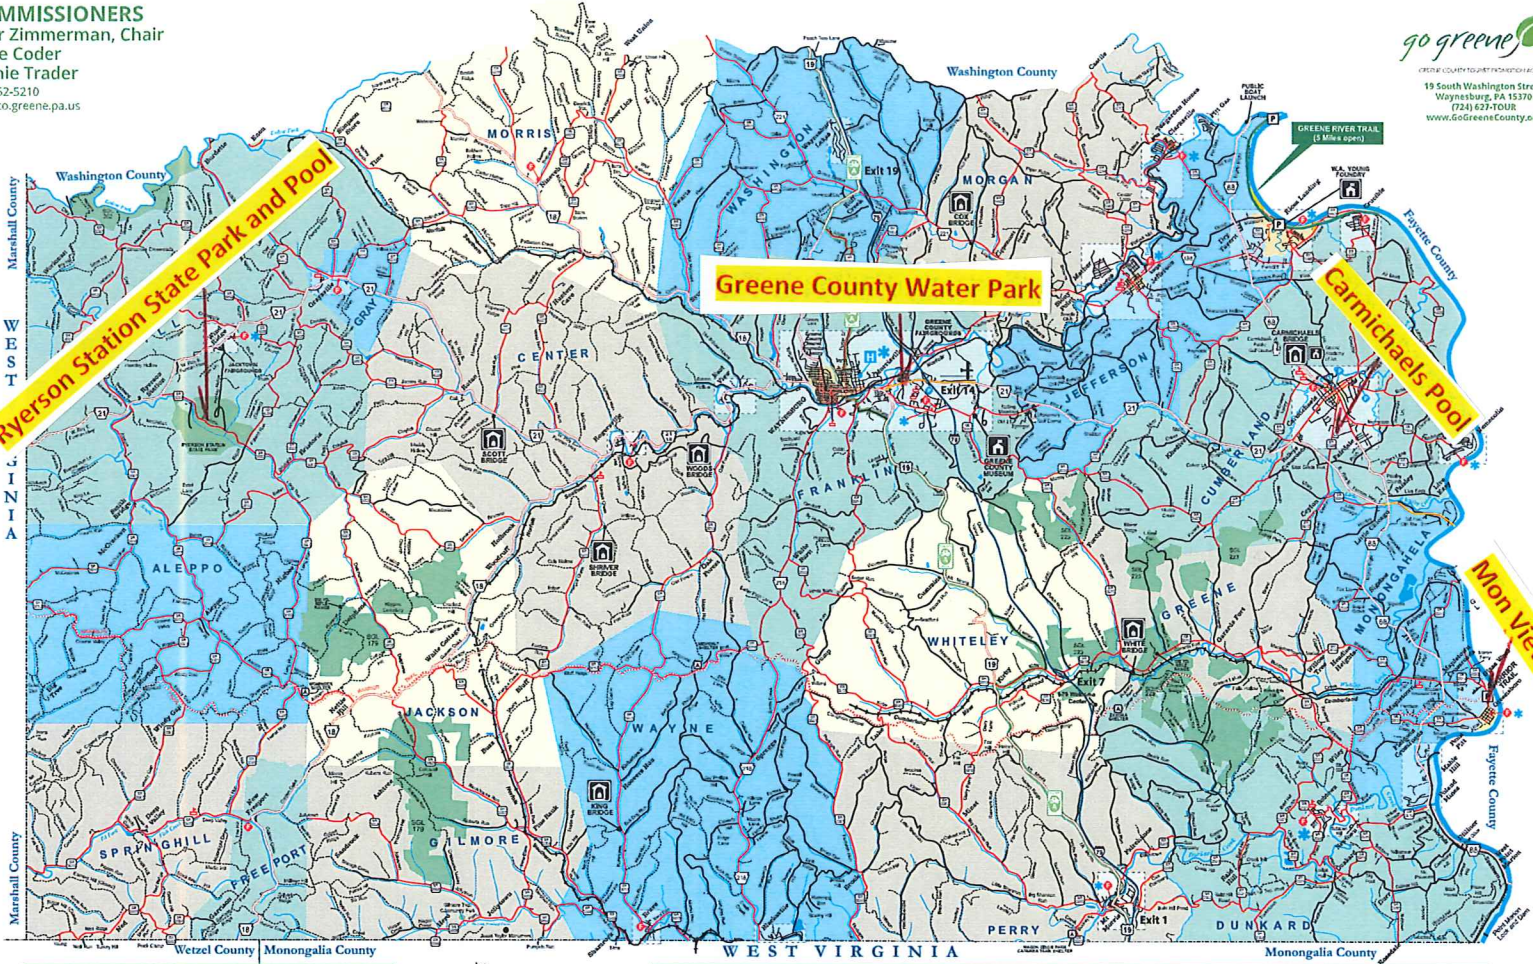

Ryerson Station State Park and Pool

Greene County Water Park

Carmichaels Pool

Mon View Pool

LEGEND

	Bridges Highway		Elevated Bridge
	Fire Lane		Borough
	State Road		Park/Landmark
	County Road		Municipal
	Public Station		Information
	Fire Station		Trail Shuttle
	Public Library		Trail Parking
	Public Safety		
	Public Works		
	Public Health		
	Public Housing		
	Public Office		
	Public Building		
	Public Landmark		
	Public Safety		
	Public Works		
	Public Health		
	Public Housing		
	Public Office		
	Public Building		
	Public Landmark		

MUNICIPALITIES

Aleppo Township 724-426-3875	Dunkard Township 724-839-7273	Greene Township 724-966-5765	Monongahela Township 724-943-3935	Richhill Township 724-426-4465	Whiteley Township 724-627-8955
Carmichaels Borough 724-964-5506	Franklin Township 724-627-5473	Greensboro Borough 724-943-3612	Morgan Township 724-863-2150	Springhill Township 724-417-2455	
Center Township 724-496-5487	Freeport Township 724-687-5083	Jackson Township 724-499-5713	Morris Township 724-627-0914	Washington Township 724-627-6871	
Clarksville Borough 724-377-0155	Gilmore Township 724-451-8390	Jefferson Borough 724-883-3121	Perry Township 724-324-2861	Wayne Township 724-435-7116	
Cumberland Township 724-966-5805	Gray Township 724-426-4101	Jefferson Township 724-883-4900	Riess Landing Borough 724-592-4655	Waynesburg Borough 724-627-8111	